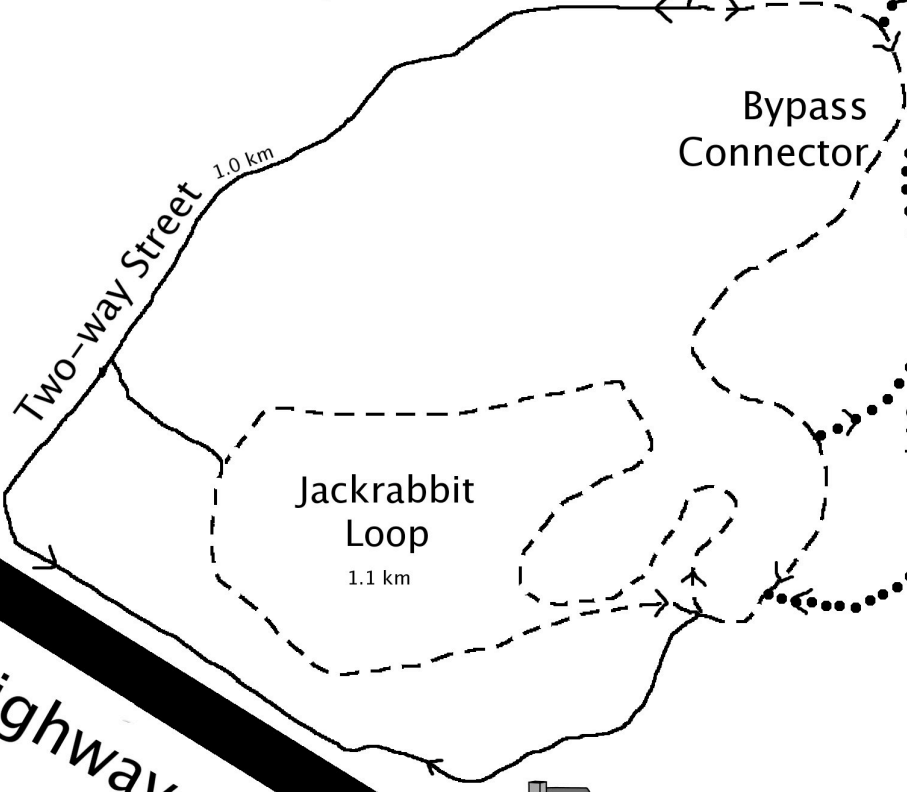

Grunt Trail
1.3 km

Kiwanis Trail
0.5 km

Christmas Tree Run
0.3 km

Sidewinder Trail
1.1 km

Hairpin Trail
0.9 km

Easy Street
0.5 km

Yo-Yo Trail
0.6 km

Two-way Street
1.0 km

Bypass Connector

Jackrabbit Loop
1.1 km

Sheldon's Trail
0.9 km

Highway 6

- Easy
- - - Moderate
- Difficult

Sawmill Trails